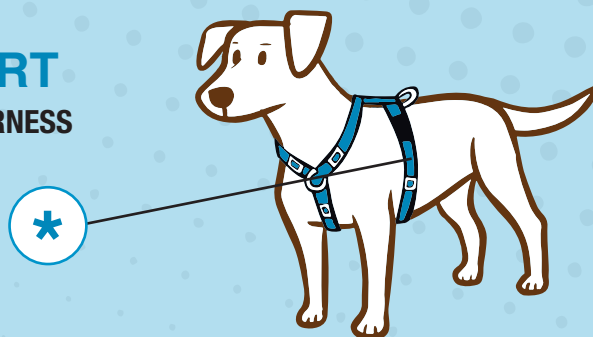

Pet Products

BALANCE HARNESS SIZING CHART

HOW TO MEASURE YOUR DOG FOR THE CORRECT FITTING HARNESS

Measure around **your dog's ribcage*** about 2 inches behind your dog's elbow. Use this measurement to refer to the sizing chart below.

INCHES

RIBCAGE MEASUREMENT	SIZE	STRAP WIDTH
13.5" to 18"	XS	5/8"
17.5" to 25.5"	S	5/8"
21" to 32"	M	3/4"
24" to 35.5"	M/L	1"
29" to 43.5"	L	1"

USE YOUR SMARTPHONE CAMERA TO SCAN THE QR CODE TO VIEW OUR FITTING VIDEO

OR GO TO [HTTPS://BITLY/2P30WGL](https://bit.ly/2p30wgl)

METRIC

RIBCAGE MEASUREMENT	SIZE	STRAP WIDTH
34 to 45.5 cm	XS	1.5 cm
44.5 to 64.5 cm	S	1.5 cm
53 to 81 cm	M	1.9 cm
61 to 90 cm	M/L	2.5 cm
73.5 to 110.5 cm	L	2.5 cm